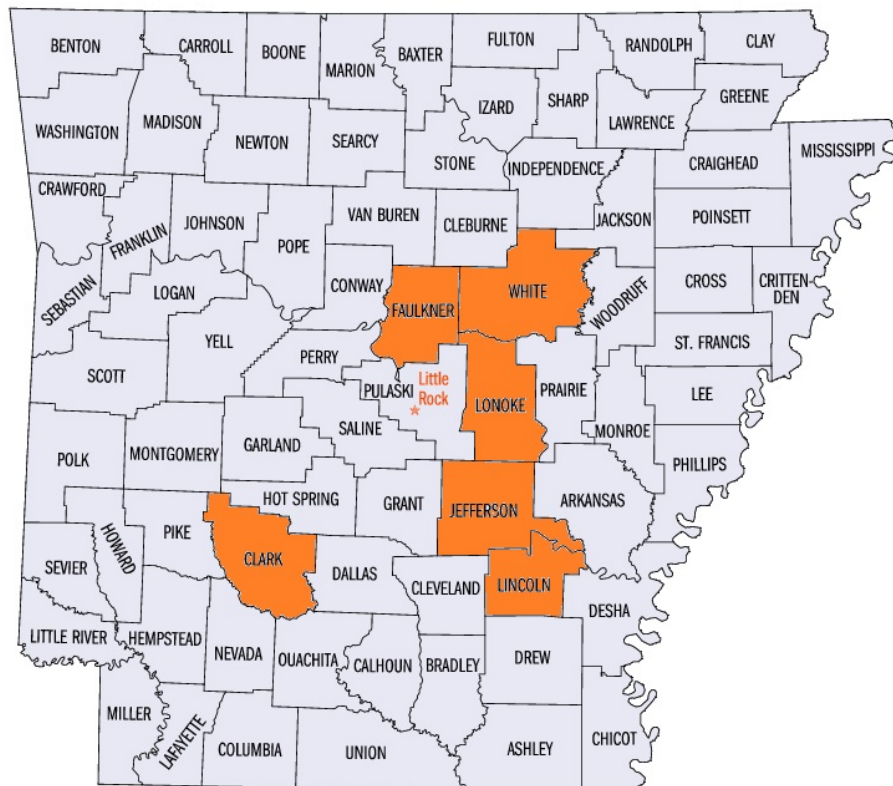

NEED PRIVATE PLACES TO HUNT?

Types of Land Leased in Arkansas

Faulkner & Clark Co – Various Timberland

White Co – Rolling Pasture/Timberland, Various White River Bottom Farm & Timberland w/ River Frontage, Flooded Rice/Corn/Soybean Fields, Creeks/Bayous, Flooded Timber w/adequate rain or White River Overflow, 2 Lakes

Lonoke Co – Flooded Rice/Soybean Fields, Reservoirs

Jefferson Co – Flooded Corn/Millet/Milo/Rice/Soybean Fields, Cypress Slough/Bayou

Lincoln Co – Arkansas River Bottom Timberland w/River Frontage, Flooded Corn/Rice/Soybean Fields, 75 Acre Oxbow Lake, Creeks/Bayous with permanent & seasonally Flooded Timber

Southwind Club Membership also gives you access to affiliate club properties in other states; including **Missouri, Kansas, Iowa, Nebraska** and **South Dakota**.

06/25/2013

If we don't have land in areas you are interested in yet, let us know when you submit your application. Should enough other club members be interested in the same area and type of land, we will evaluate adding property in that area.